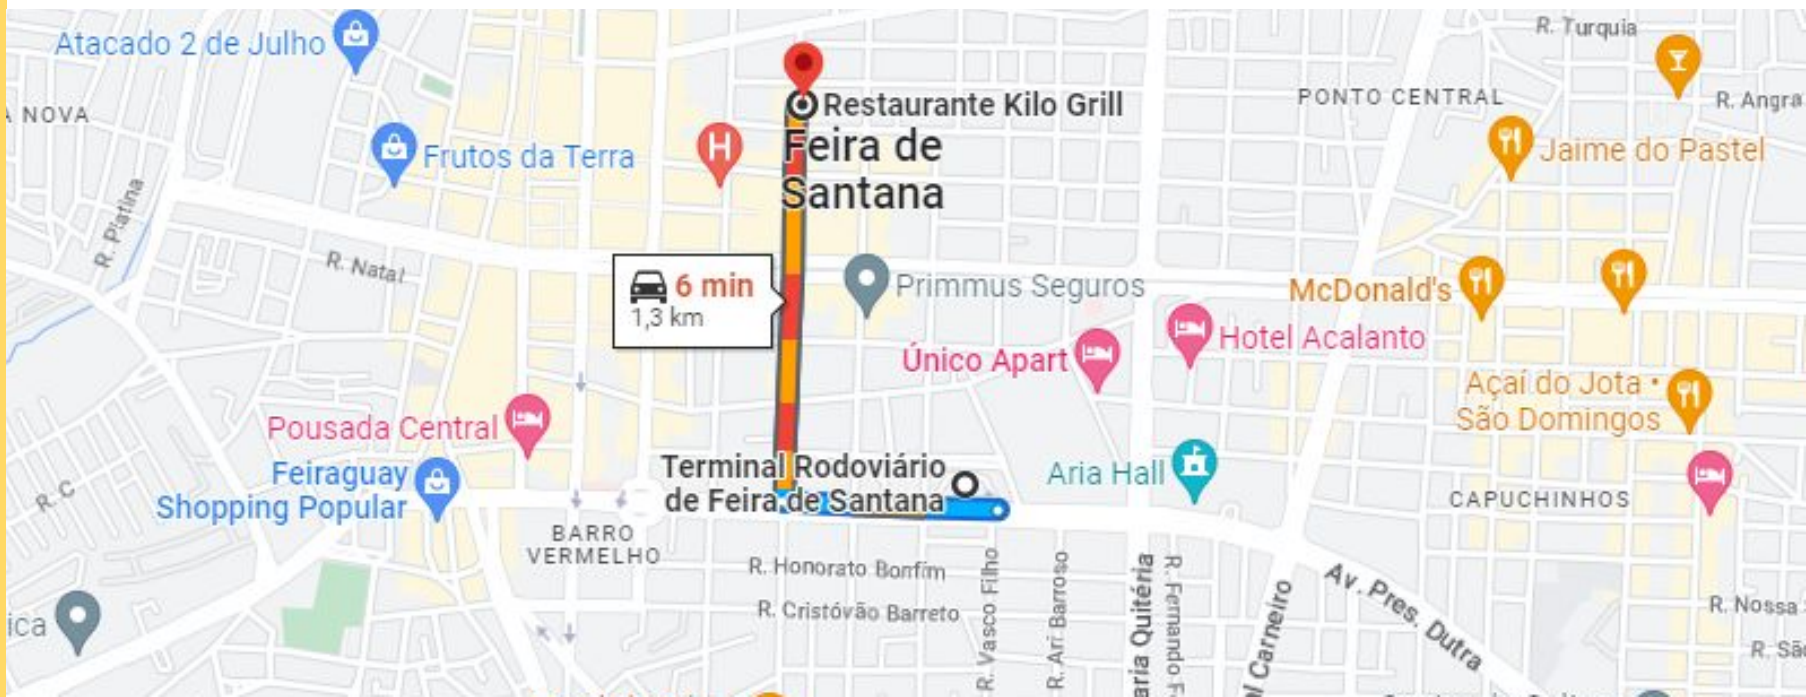

(These options can leave you at the agency or at the place where you will be staying. The cost varies between R\$ 100.00 and BRL 120.00 per person)

Distance from Salvador to Feira: 114km

All transport options quoted are not responsibility of organization of Embrazouk Congress.

Location where the Embrazouk Congress will take place:

**Kilo Grill**

**R. Castro Alves, 1643 - Centro, Feira de Santana - BA, 44001-184**

TRANSPORTE

SPECIAL RATE FOR EMBRAZOUK EVENT