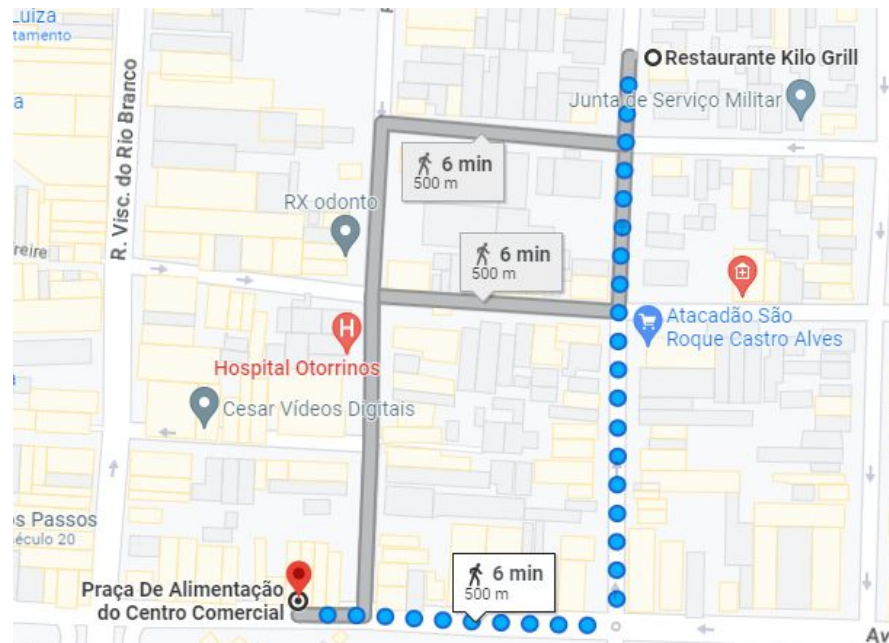

Restaurants

6 minutes away is Avenida Getúlio Vargas, where you can find the Food Court, a complex of snack bars with various types of dining options.